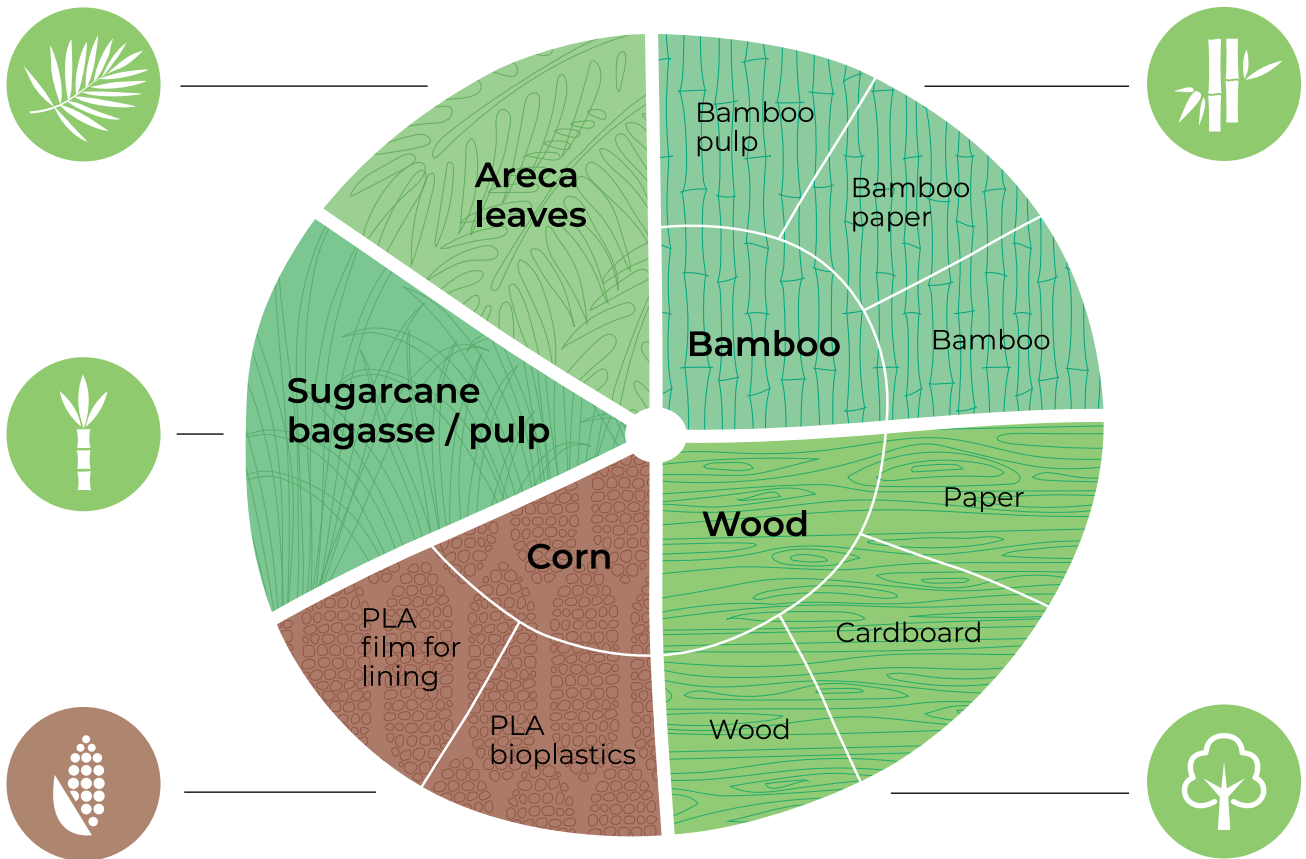

Compostable materials

Switching to Greenmark tableware reduces the use of non-renewable resources, and will enable a shift in the way waste is managed.

Know your options: we encourage you to embrace green packaging as a sustainable alternative to oil-based plastics in the food service sector. Switching to Greenmark tableware reduces the use of non-renewable resources, and will enable a shift in the way waste is managed. We provide school canteens, event organizers, universities, distributors, governmental agencies, not for profits, foodservice operators with the excellent biodegradable food service products at economically sensible prices – so don't hesitate to join the list!

But it's important to keep in mind that at first packaging should fit the purpose and help to prevent food waste, we will advise you to choose sustainable materials where possible without compromising functionality and branding.

Home and industrial composting

Industrial composting only