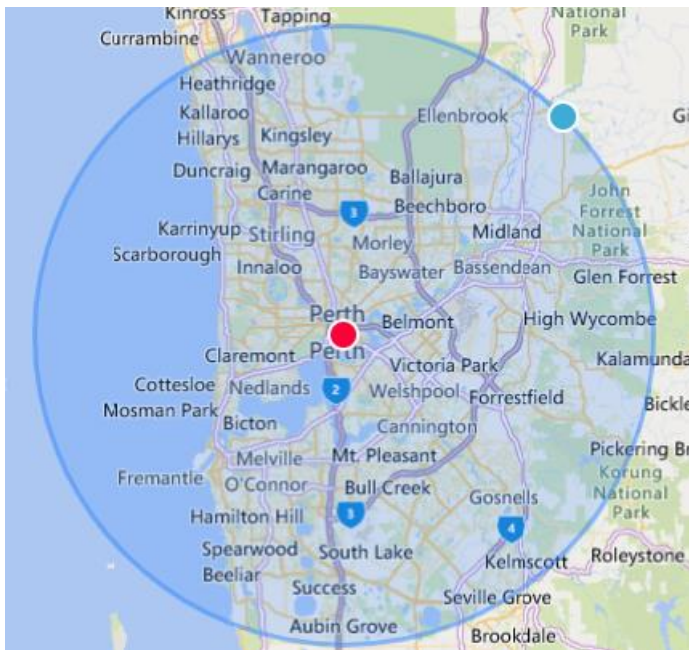

Shipping and Delivery

Delivery Time

Local pick up – 1 to 2 business day

Metro Delivery – 3 to 4 business day

Others – to be advised

Delivery Charges

FREE – Pick up from our warehouse at 53 Mordaunt Court, Canning Vale during business hours Monday to Friday between 9 am to 4 pm.

FLAT FEE - \$15 for Metro delivery – within 25km from Perth CBD.

OTHERS – our office will make a contact to quote on the delivery charges upon order confirmation

Unattended delivery

Customer is able to opt in for authority to leave goods unattended (at own risk).

For re-delivery additional freight charge will be incurred

Metro Area Map

To check your area please click on the link below to check

<https://www.calcmaps.com/map-radius/>